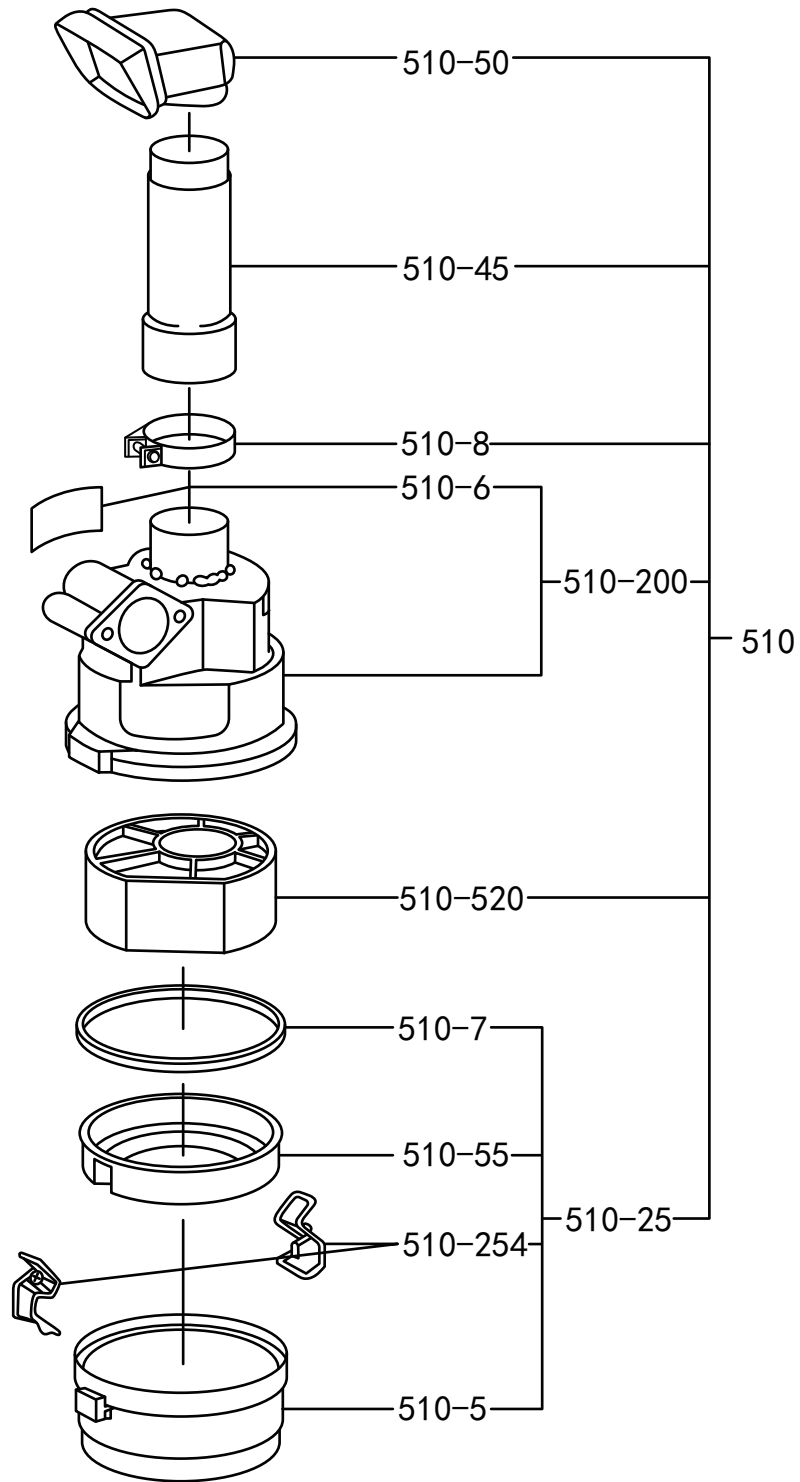

零件手冊

PARTS CATALOG

Model

EK30

Robin Engine

1 CRANK CASE GROUP

FIG. 100

960-GASKET SET

2 CRANK, PISTON GROUP

FIG. 200

3 INTAKE, EXHAUST GROUP

FIG. 300

3 INTAKE, EXHAUST GROUP

FIG. 317

3 INTAKE, EXHAUST GROUP

FIG. 330