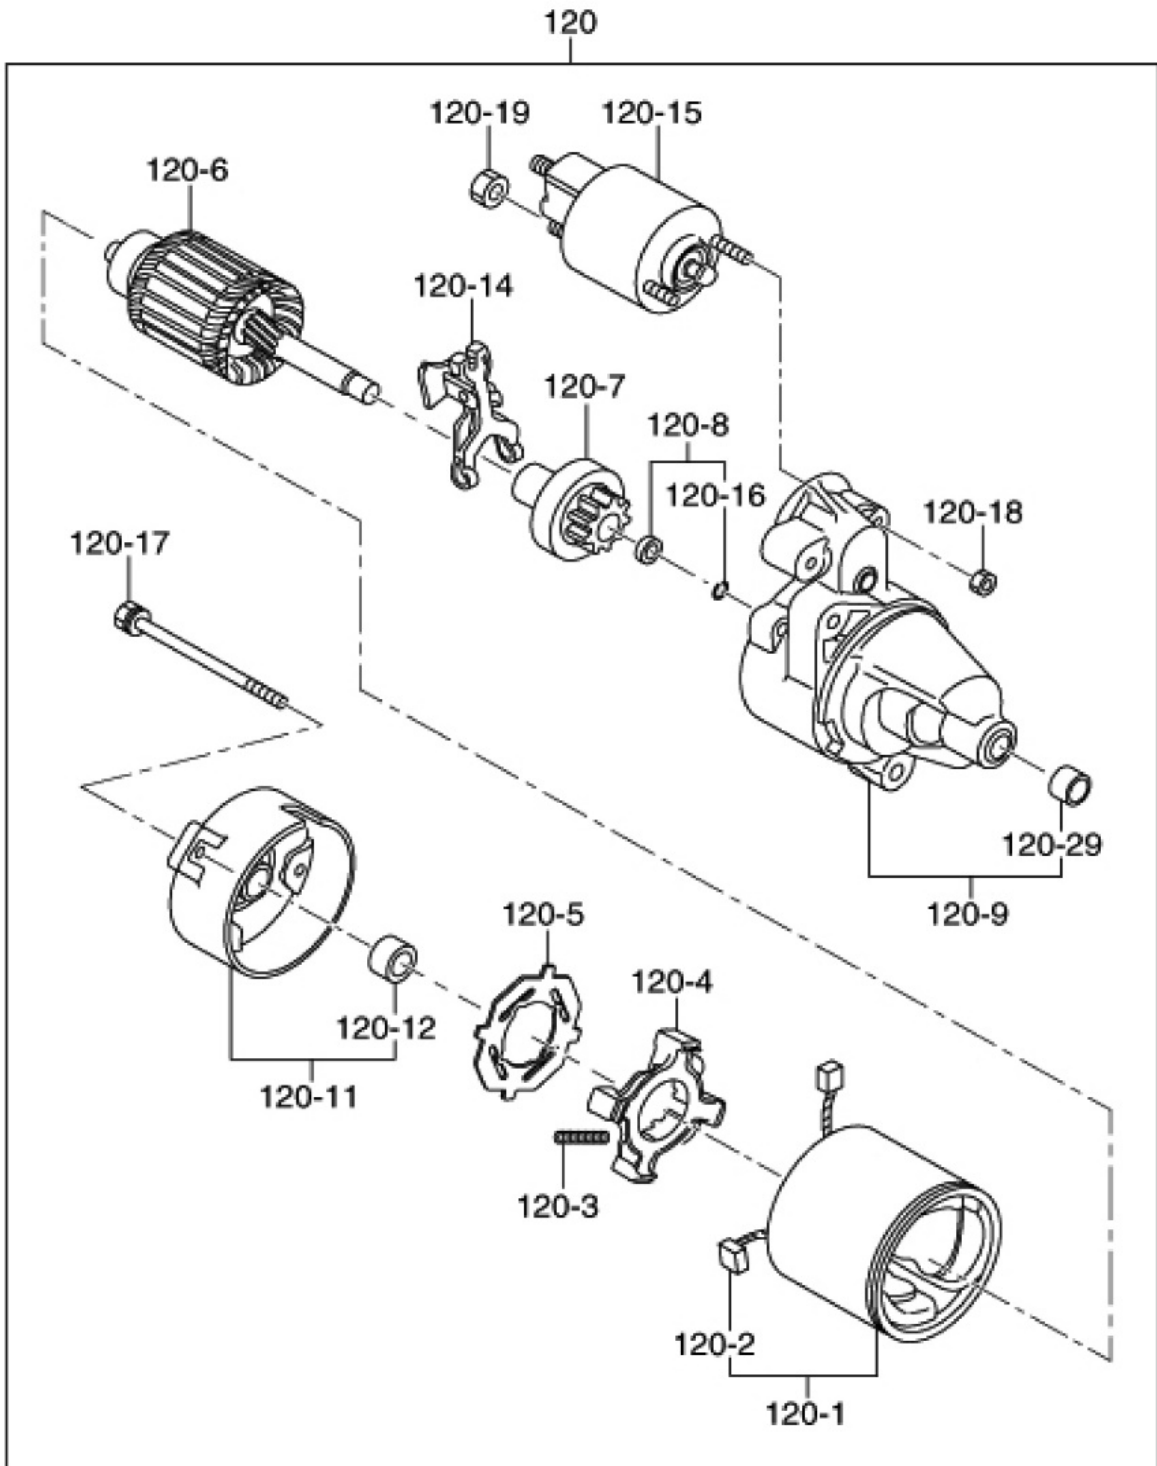

7 ELECTRIC DEVICE GR

FIG.730