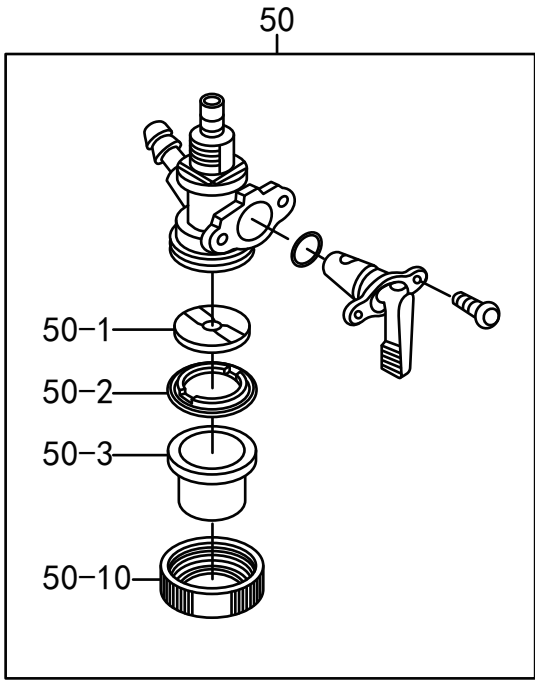

6 FUEL LUBRICANT GROUP

FIG. 630