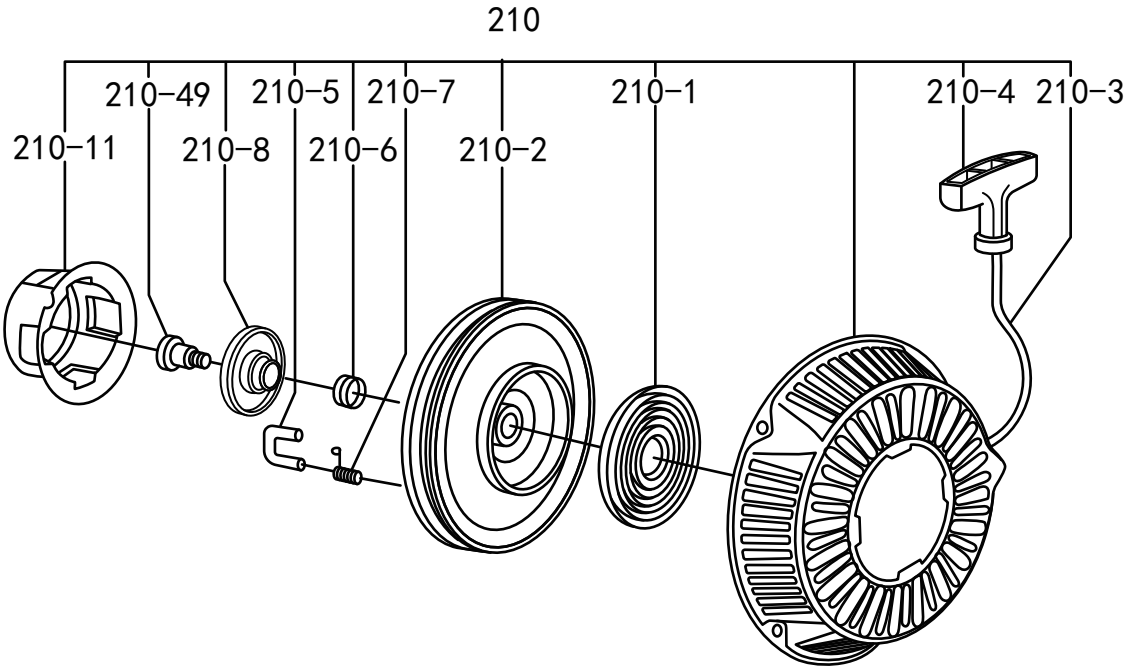

5 COOLING, STARTING GR

FIG. 520